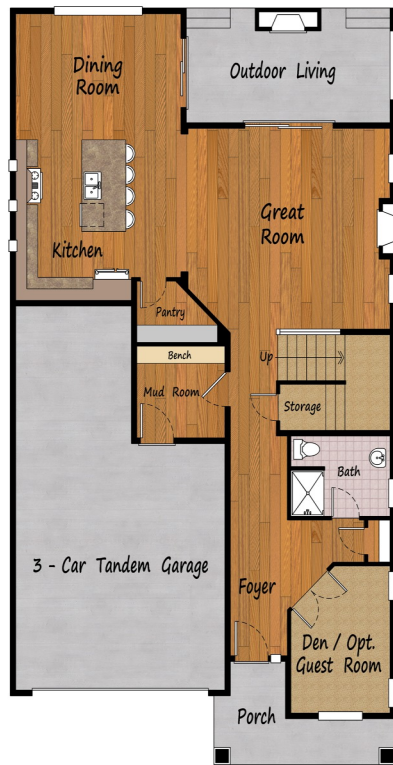

ROCK CREEK

R E S E R V E

The Tahoma

Square Footage: 2870

Bedrooms: 4 + Den & Loft

Baths: 2.75

Garage: 3 Car Tandem

In our continuous efforts to improve our homes, Hultquist Homes reserves the right to change or modify home and community information, including pricing, included features, terms, availability and amenities, prior to sale at any time without notice or obligation. Drawings, pictures, photographs, video, square footages, floor plans, elevations, features, colors and sizes are approximate for illustration purposes only and will vary from the homes as built. See our sales representative for more information.